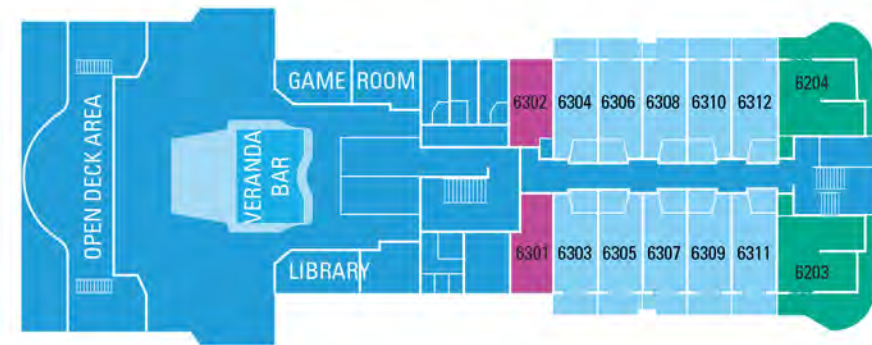

ARANUI 5 Deck Plans

BOAT DECK - 5
 Royal Suite | Standard Stateroom
 Obstructed Standard Stateroom
 Lounge

SKY DECK - 9
 Presidential Suite | Superior Deluxe
 Deluxe | Sky Bar

UPPER DECK - 4
 Superior Deluxe | Class C
 Restaurant

SUN DECK - 8
 Royal Suite | Superior Deluxe
 Deluxe | Open Deck Area

MAIN DECK - 3
 Superior Deluxe | Standard
 Stateroom | Front Desk and
 Reception | Boutique
 Infirmary

POOL DECK - 7
 Royal Suite | Premium Suite | Deluxe
 Junior Suite with Balcony
 Pool | Bar | Open Deck Area

LOWER DECK - 2
 Standard Stateroom | Gym
 Day Spa | Laundry

VERANDA DECK - 6
 Royal Suite | Premium Suite | Junior Suite
 Open Deck Bar | Veranda Bar | Game Room

- PRESIDENTIAL SUITE
- ROYAL SUITE
- PREMIUM SUITE
- JUNIOR SUITE
- SUPERIOR DELUXE
- DELUXE
- STANDARD STATEROOM
- OBSTRUCTED STANDARD STATEROOM
- CLASS C