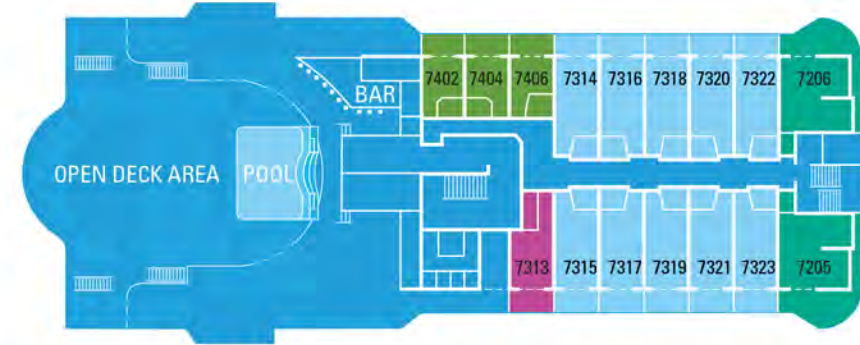

ARANUI 5 Deck Plans

BOAT DECK - 5
 Royal Suite | Standard Stateroom
 Obstructed Standard Stateroom
 Lounge

SKY DECK - 9
 Presidential Suite | Superior Deluxe
 Deluxe | Sky Bar

UPPER DECK - 4
 Superior Deluxe | Class C
 Restaurant

SUN DECK - 8
 Royal Suite | Superior Deluxe
 Deluxe | Open Deck Area

MAIN DECK - 3
 Superior Deluxe | Standard
 Stateroom | Front Desk and
 Reception | Boutique
 Infirmary

POOL DECK - 7
 Royal Suite | Premium Suite | Deluxe
 Junior Suite with Balcony
 Pool | Bar | Open Deck Area

LOWER DECK - 2
 Standard Stateroom | Gym
 Day Spa | Laundry

VERANDA DECK - 6
 Royal Suite | Premium Suite | Junior Suite
 Open Deck Bar | Veranda Bar | Game Room

- PRESIDENTIAL SUITE
- ROYAL SUITE
- PREMIUM SUITE
- JUNIOR SUITE
- SUPERIOR DELUXE
- DELUXE
- STANDARD STATEROOM
- OBSTRUCTED STANDARD STATEROOM
- CLASS C