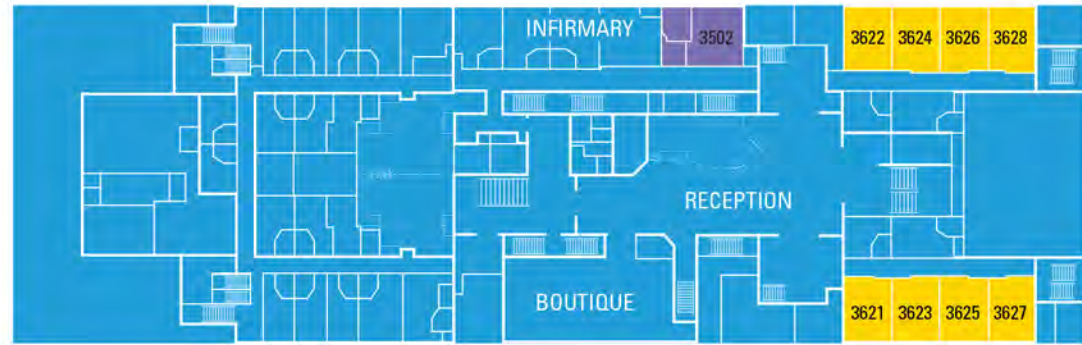

ARANUI 5 Deck Plans

BOAT DECK - 5
 Royal Suite | Standard Stateroom
 Obstructed Standard Stateroom
 Lounge

SKY DECK - 9
 Presidential Suite | Superior Deluxe
 Deluxe | Sky Bar

UPPER DECK - 4
 Superior Deluxe | Class C
 Restaurant

SUN DECK - 8
 Royal Suite | Superior Deluxe
 Deluxe | Open Deck Area

MAIN DECK - 3
 Superior Deluxe | Standard
 Stateroom | Front Desk and
 Reception | Boutique
 Infirmary

POOL DECK - 7
 Royal Suite | Premium Suite | Deluxe
 Junior Suite with Balcony
 Pool | Bar | Open Deck Area

LOWER DECK - 2
 Standard Stateroom | Gym
 Day Spa | Laundry

VERANDA DECK - 6
 Royal Suite | Premium Suite | Junior Suite
 Open Deck Bar | Veranda Bar | Game Room

- PRESIDENTIAL SUITE
- ROYAL SUITE
- PREMIUM SUITE
- JUNIOR SUITE
- SUPERIOR DELUXE
- DELUXE
- STANDARD STATEROOM
- OBSTRUCTED STANDARD STATEROOM
- CLASS C