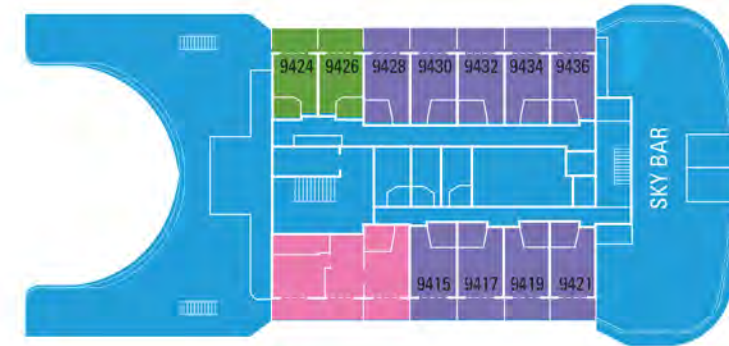

ARANUI 5 Deck Plans

BOAT DECK - 5
 Royal Suite | Standard Stateroom
 Obstructed Standard Stateroom
 Lounge

SKY DECK - 9
 Presidential Suite | Superior Deluxe
 Deluxe | Sky Bar

UPPER DECK - 4
 Superior Deluxe | Class C
 Restaurant

SUN DECK - 8
 Royal Suite | Superior Deluxe
 Deluxe | Open Deck Area

MAIN DECK - 3
 Superior Deluxe | Standard
 Stateroom | Front Desk and
 Reception | Boutique
 Infirmary

POOL DECK - 7
 Royal Suite | Premium Suite | Deluxe
 Junior Suite with Balcony
 Pool | Bar | Open Deck Area

LOWER DECK - 2
 Standard Stateroom | Gym
 Day Spa | Laundry

VERANDA DECK - 6
 Royal Suite | Premium Suite | Junior Suite
 Open Deck Bar | Veranda Bar | Game Room

- PRESIDENTIAL SUITE
- ROYAL SUITE
- PREMIUM SUITE
- JUNIOR SUITE
- SUPERIOR DELUXE
- DELUXE
- STANDARD STATEROOM
- OBSTRUCTED STANDARD STATEROOM
- CLASS C