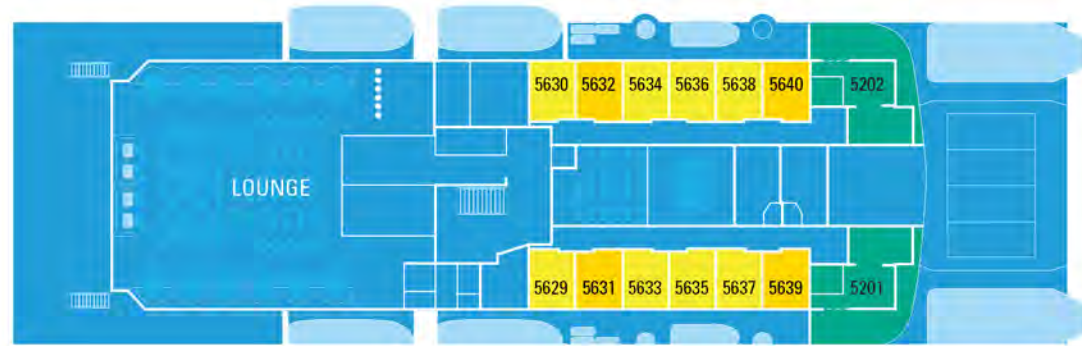

ARANUI 5 Deck Plans

BOAT DECK - 5
 Royal Suite | Standard Stateroom
 Obstructed Standard Stateroom
 Lounge

SKY DECK - 9
 Presidential Suite | Superior Deluxe
 Deluxe | Sky Bar

UPPER DECK - 4
 Superior Deluxe | Class C
 Restaurant

SUN DECK - 8
 Royal Suite | Superior Deluxe
 Deluxe | Open Deck Area

MAIN DECK - 3
 Superior Deluxe | Standard
 Stateroom | Front Desk and
 Reception | Boutique
 Infirmary

POOL DECK - 7
 Royal Suite | Premium Suite | Deluxe
 Junior Suite with Balcony
 Pool | Bar | Open Deck Area

LOWER DECK - 2
 Standard Stateroom | Gym
 Day Spa | Laundry

VERANDA DECK - 6
 Royal Suite | Premium Suite | Junior Suite
 Open Deck Bar | Veranda Bar | Game Room

- PRESIDENTIAL SUITE
- ROYAL SUITE
- PREMIUM SUITE
- JUNIOR SUITE
- SUPERIOR DELUXE
- DELUXE
- STANDARD STATEROOM
- OBSTRUCTED STANDARD STATEROOM
- CLASS C