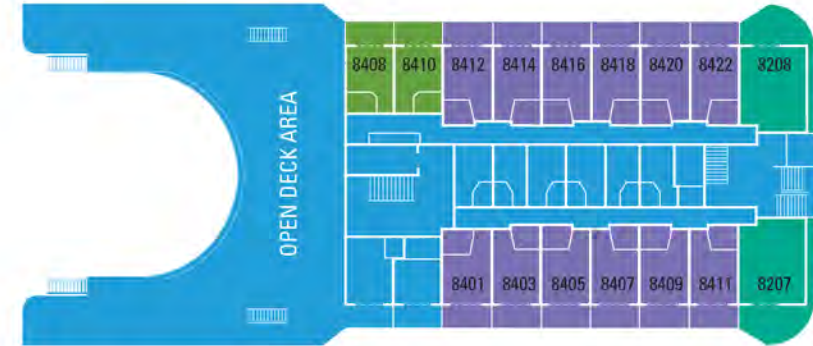

ARANUI 5 Deck Plans

BOAT DECK - 5
 Royal Suite | Standard Stateroom
 Obstructed Standard Stateroom
 Lounge

SKY DECK - 9
 Presidential Suite | Superior Deluxe
 Deluxe | Sky Bar

UPPER DECK - 4
 Superior Deluxe | Class C
 Restaurant

SUN DECK - 8
 Royal Suite | Superior Deluxe
 Deluxe | Open Deck Area

MAIN DECK - 3
 Superior Deluxe | Standard
 Stateroom | Front Desk and
 Reception | Boutique
 Infirmary

POOL DECK - 7
 Royal Suite | Premium Suite | Deluxe
 Junior Suite with Balcony
 Pool | Bar | Open Deck Area

LOWER DECK - 2
 Standard Stateroom | Gym
 Day Spa | Laundry

VERANDA DECK - 6
 Royal Suite | Premium Suite | Junior Suite
 Open Deck Bar | Veranda Bar | Game Room

- PRESIDENTIAL SUITE
- ROYAL SUITE
- PREMIUM SUITE
- JUNIOR SUITE
- SUPERIOR DELUXE
- DELUXE
- STANDARD STATEROOM
- OBSTRUCTED STANDARD STATEROOM
- CLASS C