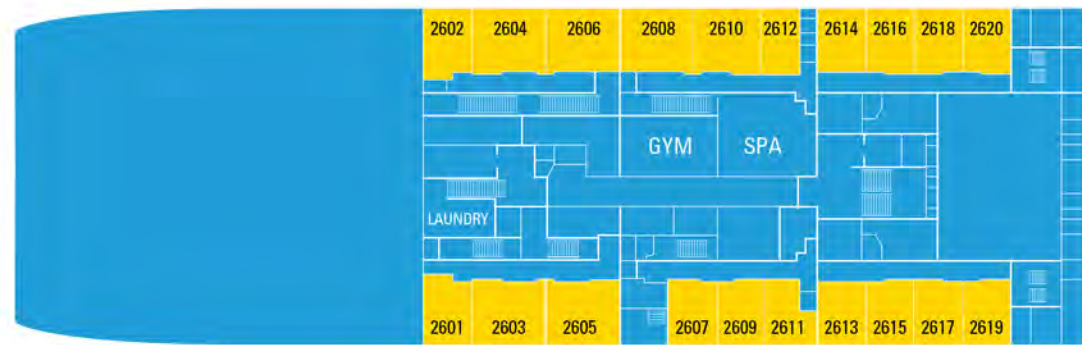

ARANUI 5 Deck Plans

BOAT DECK - 5
 Royal Suite | Standard Stateroom
 Obstructed Standard Stateroom
 Lounge

SKY DECK - 9
 Presidential Suite | Superior Deluxe
 Deluxe | Sky Bar

UPPER DECK - 4
 Superior Deluxe | Class C
 Restaurant

SUN DECK - 8
 Royal Suite | Superior Deluxe
 Deluxe | Open Deck Area

MAIN DECK - 3
 Superior Deluxe | Standard
 Stateroom | Front Desk and
 Reception | Boutique
 Infirmary

POOL DECK - 7
 Royal Suite | Premium Suite | Deluxe
 Junior Suite with Balcony
 Pool | Bar | Open Deck Area

LOWER DECK - 2
 Standard Stateroom | Gym
 Day Spa | Laundry

VERANDA DECK - 6
 Royal Suite | Premium Suite | Junior Suite
 Open Deck Bar | Veranda Bar | Game Room

- PRESIDENTIAL SUITE
- ROYAL SUITE
- PREMIUM SUITE
- JUNIOR SUITE
- SUPERIOR DELUXE
- DELUXE
- STANDARD STATEROOM
- OBSTRUCTED STANDARD STATEROOM
- CLASS C