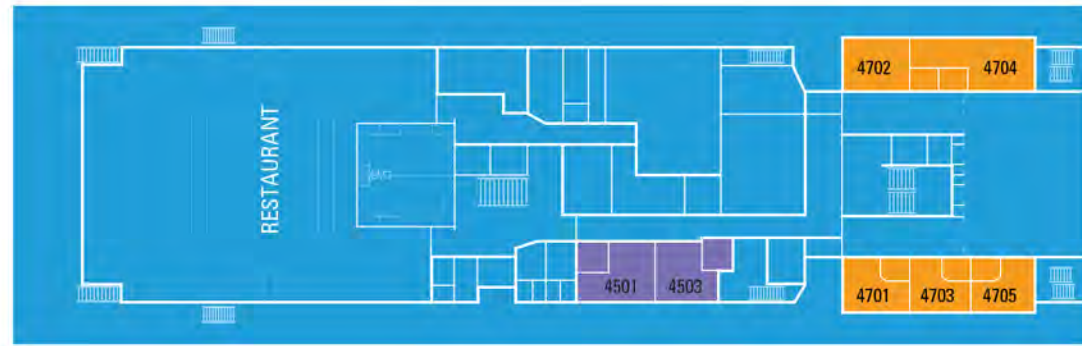

ARANUI 5 Deck Plans

BOAT DECK - 5
 Royal Suite | Standard Stateroom
 Obstructed Standard Stateroom
 Lounge

SKY DECK - 9
 Presidential Suite | Superior Deluxe
 Deluxe | Sky Bar

UPPER DECK - 4
 Superior Deluxe | Class C
 Restaurant

SUN DECK - 8
 Royal Suite | Superior Deluxe
 Deluxe | Open Deck Area

MAIN DECK - 3
 Superior Deluxe | Standard
 Stateroom | Front Desk and
 Reception | Boutique
 Infirmary

POOL DECK - 7
 Royal Suite | Premium Suite | Deluxe
 Junior Suite with Balcony
 Pool | Bar | Open Deck Area

LOWER DECK - 2
 Standard Stateroom | Gym
 Day Spa | Laundry

VERANDA DECK - 6
 Royal Suite | Premium Suite | Junior Suite
 Open Deck Bar | Veranda Bar | Game Room

- PRESIDENTIAL SUITE
- ROYAL SUITE
- PREMIUM SUITE
- JUNIOR SUITE
- SUPERIOR DELUXE
- DELUXE
- STANDARD STATEROOM
- OBSTRUCTED STANDARD STATEROOM
- CLASS C